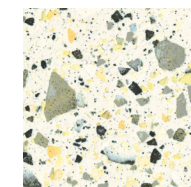

Villa - 10mm Trims - Rectified Edge			
SIZE	TYPE	FINISH	COLORS
3" x 24"	Baseboard	Polished	White Zinc Ivory Beige Silver Grey Earth Graphite
		Matte	
12" x 24"	Stairtread	Matte	

Villa Mini - 10mm Field Tiles - Rectified Edge		
SIZE	FINISH	COLORS
8" x 8"	Polished	White Zinc Ivory Silver Earth Graphite
24" x 24"	Matte	White Zinc Pink Coral Ivory Yellow Green Blue Silver Earth Graphite
	Polished	
	Sabbiato	White Zinc Ivory Silver Earth Graphite
24" x 48"	Matte	White Zinc Pink Coral Ivory Yellow Green Blue Silver Earth Graphite
	Polished	White Zinc Ivory Silver Earth Graphite
	Sabbiato	White Zinc Ivory Silver Earth Graphite
48" x 48"	Polished	White Zinc Ivory Earth Graphite Silver
	Matte	

Villa Mini - 10mm Trims - Rectified Edge			
SIZE	TYPE	FINISH	COLORS
3" x 24"	Baseboard	Polished	White Zinc Ivory Silver Earth Graphite
		Matte	
12" x 24"	Stairtread	Matte	

All Sizes are Nominal.

COLORS:

VILLA

White

Zinc

Pink

Silver

Grey

Ivory

Beige

Earth

Graphite

Green

Yellow

Coral

Blue

VILLA MINI

White