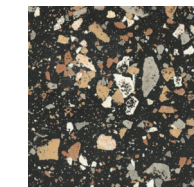

24" x 48" Field Tile in Villa Graphite

24" x 48" Field Tile in Villa Green

24" x 48" Field Tile in Villa Blue

24" x 48" Field Tile in Villa Coral

AVAILABLE SPECIAL ORDER ITEMS:

Villa - 10mm Field Tiles - Rectified Edge		
SIZE	FINISH	COLORS
8" x 8"	Polished	White Zinc Ivory Beige Silver Grey Earth Graphite
12" x 24"	Polished	
	Matte	
24" x 24"	Structured	
	Polished	White Zinc Pink Coral Ivory Beige Yellow Green Blue Silver Grey Earth Graphite
	Matte	
24" x 48"	Structured	White Zinc Ivory Beige Silver Grey Earth Graphite
	Polished	White Zinc Pink Coral Ivory Beige Yellow Green Blue Silver Grey Earth Graphite
	Matte	
48" x 48"	Structured	White Zinc Ivory Beige Silver Grey Earth Graphite
	Polished	White Zinc Ivory Beige Silver Grey Earth Graphite
	Matte	

Villa Mini - 10mm Trims - Rectified Edge			
SIZE	TYPE	FINISH	COLORS
3" x 24"	Baseboard	Polished	White Zinc Ivory Silver Earth Graphite
		Matte	
12" x 24"	Stairtread	Matte	

All Sizes are Nominal.

COLORS:

VILLA

White

Zinc

Pink

Silver

Grey

Ivory

Beige

Earth

Graphite

Green

Yellow

Coral

Blue

VILLA MINI

White