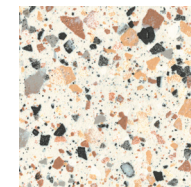

24" x 48" Field Tile in Villa Graphite

24" x 48" Field Tile in Villa Green

24" x 48" Field Tile in Villa Blue

24" x 48" Field Tile in Villa Coral

AVAILABLE SPECIAL ORDER ITEMS:

Villa - 10mm Field Tiles - Rectified Edge		
SIZE	FINISH	COLORS
8" x 8"	Polished	White Zinc Ivory Beige Silver Grey Earth Graphite
12" x 24"	Polished	
	Matte	
24" x 24"	Structured	
	Polished	White Zinc Pink Coral Ivory Beige Yellow Green Blue Silver Grey Earth Graphite
	Matte	
24" x 48"	Structured	White Zinc Ivory Beige Silver Grey Earth Graphite
	Polished	White Zinc Pink Coral Ivory Beige Yellow Green Blue Silver Grey Earth Graphite
	Matte	
48" x 48"	Structured	White Zinc Ivory Beige Silver Grey Earth Graphite
	Polished	White Zinc Ivory Beige Silver Grey Earth Graphite
	Matte	

Villa Mini - 10mm Trims - Rectified Edge			
SIZE	TYPE	FINISH	COLORS
3" x 24"	Baseboard	Polished	White Zinc Ivory Silver Earth Graphite
		Matte	
12" x 24"	Stairtread	Matte	

All Sizes are Nominal.

COLORS:

VILLA

White

Zinc

Pink

Silver

Grey

Ivory

Beige

Earth

Graphite

Green

Yellow

Coral

Blue

VILLA MINI

White