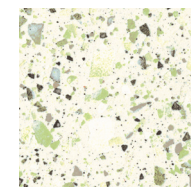

Villa Mini - 10mm Trims - Rectified Edge			
SIZE	TYPE	FINISH	COLORS
3" x 24"	Baseboard	Polished	White Zinc Ivory Silver Earth Graphite
		Matte	
12" x 24"	Stairtread	Matte	

All Sizes are Nominal.

COLORS:

VILLA

White

Zinc

Pink

Silver

Grey

Ivory

Beige

Earth

Graphite

Green

Yellow

Coral

Blue

VILLA MINI

White

Zinc

Pink

Silver

Grey

Ivory

Beige

Earth

Graphite