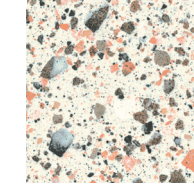

AVAILABLE SPECIAL ORDER ITEMS:

Villa - 10mm Field Tiles - Rectified Edge		
SIZE	FINISH	COLORS
8" x 8"	Polished	White | Zinc | Ivory | Beige | Silver | Grey | Earth | Graphite
12" x 24"	Polished	
	Matte	
24" x 24"	Structured	
	Polished	White | Zinc | Pink | Coral | Ivory | Beige | Yellow | Green | Blue | Silver | Grey | Earth | Graphite
	Matte	
24" x 48"	Structured	White | Zinc | Ivory | Beige | Silver | Grey | Earth | Graphite
	Polished	White | Zinc | Pink | Coral | Ivory | Beige | Yellow | Green | Blue | Silver | Grey | Earth | Graphite
	Matte	
48" x 48"	Structured	White | Zinc | Ivory | Beige | Silver | Grey | Earth | Graphite
	Polished	White | Zinc | Ivory | Beige | Silver | Grey | Earth | Graphite
	Matte	

Villa - 10mm Trims - Rectified Edge			
SIZE	TYPE	FINISH	COLORS
3" x 24"	Baseboard	Polished	White | Zinc | Ivory | Beige | Silver | Grey | Earth | Graphite
		Matte	
12" x 24"	Stairtread	Matte	

Villa Mini - 10mm Field Tiles - Rectified Edge		
SIZE	FINISH	COLORS
8" x 8"	Polished	White | Zinc | Ivory | Silver | Earth | Graphite
24" x 24"	Matte	White | Zinc | Pink | Coral | Ivory | Yellow | Green | Blue | Silver | Earth | Graphite
	Polished	
	Sabbiato	White | Zinc | Ivory | Silver | Earth | Graphite
24" x 48"	Matte	White | Zinc | Pink | Coral | Ivory | Yellow | Green | Blue | Silver | Earth | Graphite
	Polished	White | Zinc | Ivory | Silver | Earth | Graphite
	Sabbiato	White | Zinc | Ivory | Silver | Earth | Graphite
48" x 48"	Polished	White | Zinc | Ivory | Earth | Graphite | Silver
	Matte	

Villa Mini - 10mm Trims - Rectified Edge			
SIZE	TYPE	FINISH	COLORS
3" x 24"	Baseboard	Polished	White | Zinc | Ivory | Silver | Earth | Graphite
		Matte	
12" x 24"	Stairtread	Matte	

All Sizes are Nominal.

COLORS:

VILLA

Pink

VILLA MINI