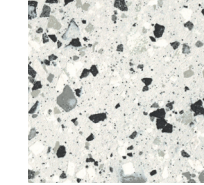

AVAILABLE SPECIAL ORDER ITEMS:

Villa - 10mm Field Tiles - Rectified Edge		
SIZE	FINISH	COLORS
8" x 8"	Polished	White | Zinc | Ivory | Beige | Silver | Grey | Earth | Graphite
12" x 24"	Polished	
	Matte	
24" x 24"	Structured	
	Polished	White | Zinc | Pink | Coral | Ivory | Beige | Yellow | Green | Blue | Silver | Grey | Earth | Graphite
	Matte	
24" x 48"	Structured	White | Zinc | Ivory | Beige | Silver | Grey | Earth | Graphite
	Polished	White | Zinc | Pink | Coral | Ivory | Beige | Yellow | Green | Blue | Silver | Grey | Earth | Graphite
	Matte	
48" x 48"	Structured	White | Zinc | Ivory | Beige | Silver | Grey | Earth | Graphite
	Polished	White | Zinc | Ivory | Beige | Silver | Grey | Earth | Graphite
	Matte	

Villa - 10mm Trims - Rectified Edge			
SIZE	TYPE	FINISH	COLORS
3" x 24"	Baseboard	Polished	White | Zinc | Ivory | Beige | Silver | Grey | Earth | Graphite
		Matte	
12" x 24"	Stairtread	Matte	

Villa Mini - 10mm Field Tiles - Rectified Edge		
SIZE	FINISH	COLORS
8" x 8"	Polished	White | Zinc | Ivory | Silver | Earth | Graphite
24" x 24"	Matte	White | Zinc | Pink | Coral | Ivory | Yellow | Green | Blue | Silver | Earth | Graphite
	Polished	
	Sabbiato	White | Zinc | Ivory | Silver | Earth | Graphite
24" x 48"	Matte	White | Zinc | Pink | Coral | Ivory | Yellow | Green | Blue | Silver | Earth | Graphite
	Polished	White | Zinc | Ivory | Silver | Earth | Graphite
	Sabbiato	White | Zinc | Ivory | Silver | Earth | Graphite
48" x 48"	Polished	White | Zinc | Ivory | Earth | Graphite | Silver
	Matte	

Villa Mini - 10mm Trims - Rectified Edge			
SIZE	TYPE	FINISH	COLORS
3" x 24"	Baseboard	Polished	White | Zinc | Ivory | Silver | Earth | Graphite
		Matte	
12" x 24"	Stairtread	Matte	

All Sizes are Nominal.

COLORS:

VILLA

Silver

VILLA MINI