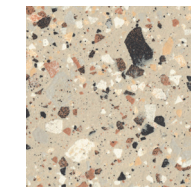

Villa - 10mm Trims - Rectified Edge			
SIZE	TYPE	FINISH	COLORS
3" x 24"	Baseboard	Polished	White Zinc Ivory Beige Silver Grey Earth Graphite
		Matte	
12" x 24"	Stairtread	Matte	

Villa Mini - 10mm Field Tiles - Rectified Edge		
SIZE	FINISH	COLORS
8" x 8"	Polished	White Zinc Ivory Silver Earth Graphite
24" x 24"	Matte	White Zinc Pink Coral Ivory Yellow Green Blue Silver Earth Graphite
	Polished	
	Sabbiato	White Zinc Ivory Silver Earth Graphite
24" x 48"	Matte	White Zinc Pink Coral Ivory Yellow Green Blue Silver Earth Graphite
	Polished	White Zinc Ivory Silver Earth Graphite
	Sabbiato	White Zinc Ivory Silver Earth Graphite
48" x 48"	Polished	White Zinc Ivory Earth Graphite Silver
	Matte	

Villa Mini - 10mm Trims - Rectified Edge			
SIZE	TYPE	FINISH	COLORS
3" x 24"	Baseboard	Polished	White Zinc Ivory Silver Earth Graphite
		Matte	
12" x 24"	Stairtread	Matte	

All Sizes are Nominal.

COLORS:

VILLA

White

Zinc

Pink

Silver

Grey

Ivory

Beige

Earth

Graphite

Green

Yellow

Coral

Blue

VILLA MINI

White