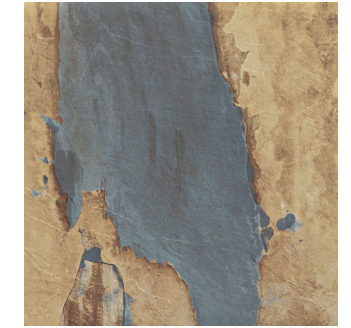

Freedom White

Limestone

Michelangelo Extra White

Diamond White

Fashion Grey

Montauk White

Montauk Grey

Montauk Black

Vintage Slab

Mariposa Slate

Rustic Gold

California Gold

**Travertine Cross Cut
Country Classic**

**Travertine Cross Cut
Cream**

**Travertine Cross Cut
Philadelphia**

**Travertine Cross Cut
White**