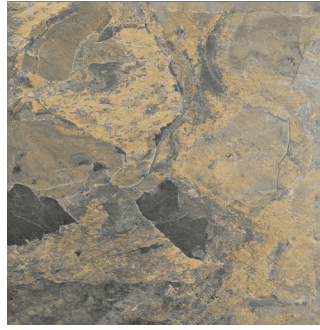

Indiana Buff Select

Modern Grey

Desert

Sky

Thermal Bluestone Full Color

Thermal Bluestone Blue Select

Natural Ivory

Pepper

Freedom White

Limestone

Michelangelo Extra White

Diamond White

Fashion Grey

Montauk White

Montauk Grey

Montauk Black

Vintage Slab

Mariposa Slate

Rustic Gold

California Gold

**Travertine Cross Cut
Country Classic**

**Travertine Cross Cut
Cream**

**Travertine Cross Cut
Philadelphia**

**Travertine Cross Cut
White**