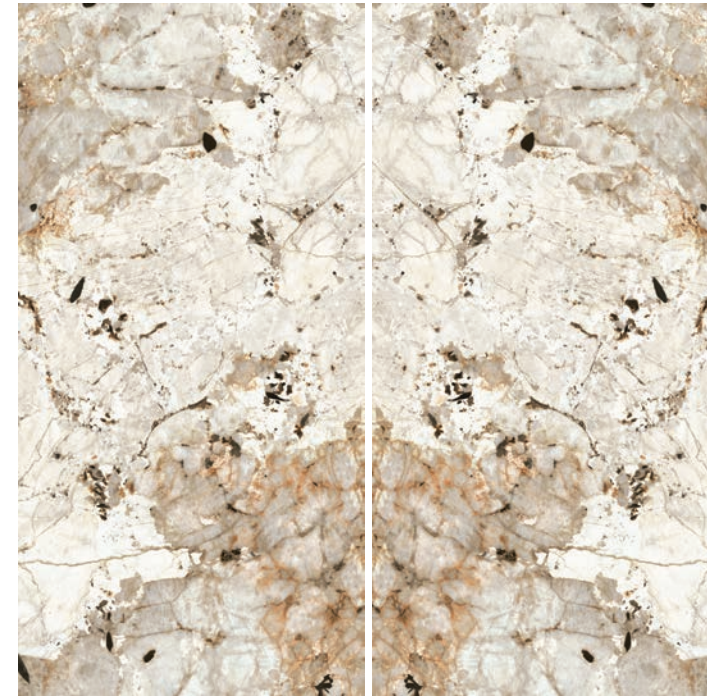

MARBLE STATUARIO

AZURE

63"x126" Bookmatch Slab A
12mm | Polished

63"x126" Bookmatch Slab B
12mm | Polished

CALACATTA GOLD

63"x126" Bookmatch Slab A
12mm | Polished | Matte

63"x126" Bookmatch Slab B
12mm | Polished | Matte

TUNDRA

63"x126" Bookmatch Slab A
12mm | Polished

63"x126" Bookmatch Slab B
12mm | Polished

MOUNTAIN
PEAK

63"x126" Slab
12mm | Polished

STONE
MARFIL

63"x126" Slab
12mm | Polished | Matte

ETERNAL GOLD