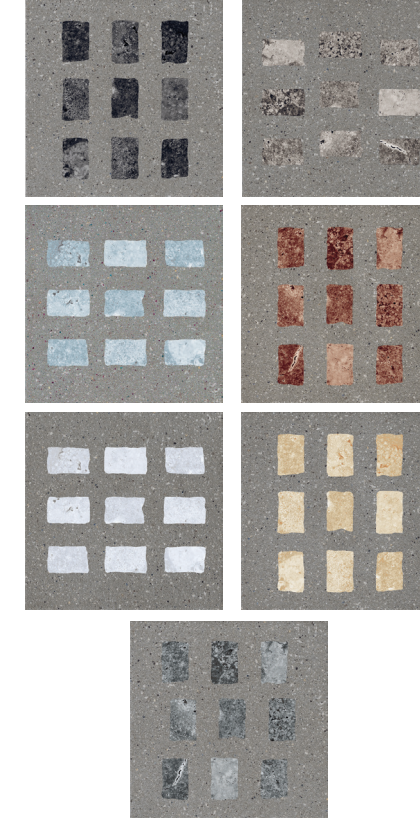

**FLOOR/WALL BUBBLE DECORATIVES:**

**White**

**Yellow**

**Ivory**

**Beige**

**Grey**

**Brown**

**Pink**

**Red**

**Green**

**Blue**

**Black**

**FLOOR/WALL GEMSTONE DECORATIVES:**

Each box contains a unique, random assortment of colors

**Black**

**Grey**