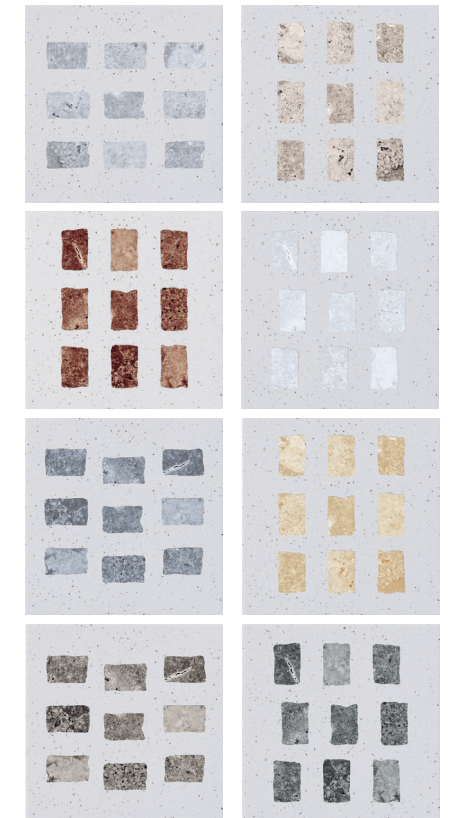

Red

Green

Blue

Black

**FLOOR/WALL TERRAZZO DECORATIVES:**

**Black**

**Grey**

**White**

**FLOOR/WALL BUBBLE DECORATIVES:**

**White**

**Yellow**

**Ivory**

**Beige**

**Grey**

**Brown**

**Pink**

**Red**

**Green**

**Blue**

**Black**

**FLOOR/WALL GEMSTONE DECORATIVES:**

Each box contains a unique, random assortment of colors

**Black**

**Grey**

**White**

8" x 8" Bubble Floor/Wall Deco in Blue  
8" x 8" Terrazzo Floor/Wall Deco in White

Colors shown may vary from actual product. Final selection should be made from actual product samples. Products and availability are subject to change, please refer to our website for the most up to date selection.