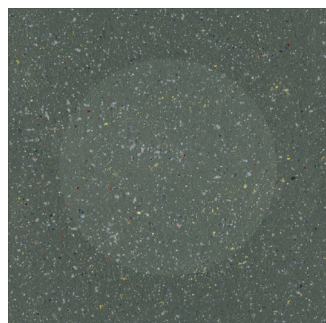

**FLOOR/WALL BUBBLE DECORATIVES:**

**White**

**Yellow**

**Ivory**

**Beige**

**Grey**

**Brown**

**Pink**

**Red**

**Green**

**Blue**

**Black**

**FLOOR/WALL GEMSTONE DECORATIVES:**

Each box contains a unique, random assortment of colors

**Black**

**Grey**