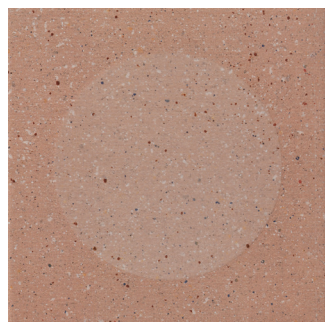

**FLOOR/WALL BUBBLE DECORATIVES:**

**White**

**Yellow**

**Ivory**

**Beige**

**Grey**

**Brown**

**Pink**

**Red**

**Green**

**Blue**

**Black**

**FLOOR/WALL GEMSTONE DECORATIVES:**

Each box contains a unique, random assortment of colors

**Black**

**Grey**