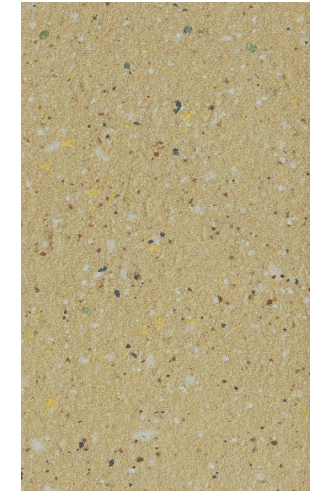

## COLORS:

White

Ivory

Beige

Yellow

Grey

Brown

Pink

Red

Green

Blue

Black

## PEPPER FINISH COLORS:

White

Ivory

Beige

Yellow

Grey

Brown

Pink

Red

Green

Blue

Black

**FLOOR/WALL TERRAZZO DECORATIVES:**

**Black**

**Grey**

**White**