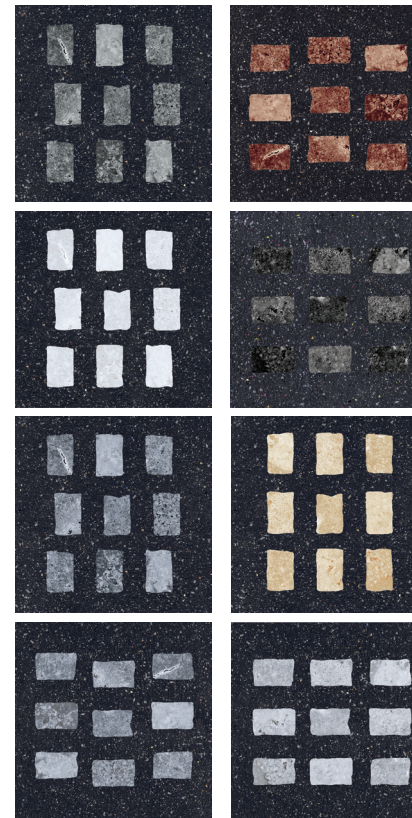

Red

Green

Blue

Black

**FLOOR/WALL TERRAZZO DECORATIVES:**

**Black**

**Grey**

**White**

**FLOOR/WALL BUBBLE DECORATIVES:**

**White**

**Yellow**

**Ivory**

**Beige**

**Grey**

**Brown**

**Pink**

**Red**

**Green**

**Blue**

**Black**

**FLOOR/WALL GEMSTONE DECORATIVES:**

Each box contains a unique, random assortment of colors

**Black**

**Grey**

**White**

8" x 8" Bubble Floor/Wall Deco in Blue  
8" x 8" Terrazzo Floor/Wall Deco in White

Colors shown may vary from actual product. Final selection should be made from actual product samples. Products and availability are subject to change, please refer to our website for the most up to date selection.