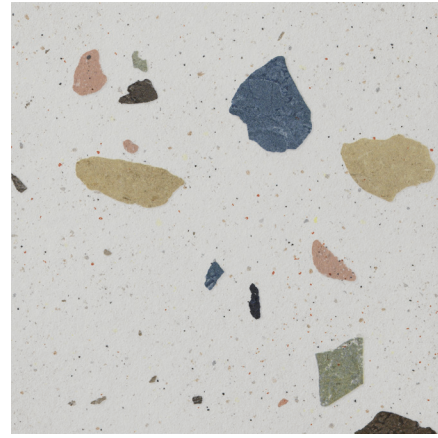

## PEPPER FINISH COLORS:

White

Ivory

Beige

Yellow

Grey

Brown

Pink

Red

Green

Blue

Black

**FLOOR/WALL TERRAZZO DECORATIVES:**

**Black**

**Grey**

**White**