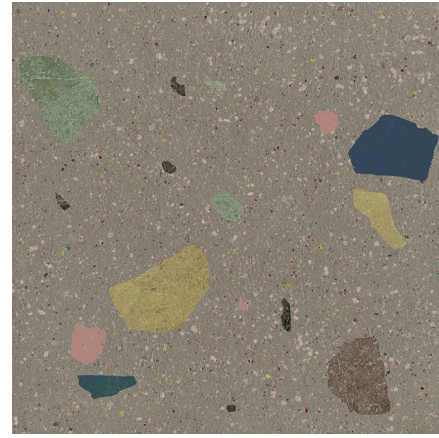

## PEPPER FINISH COLORS:

White

Ivory

Beige

Yellow

Grey

Brown

Pink

Red

Green

Blue

Black

**FLOOR/WALL TERRAZZO DECORATIVES:**

**Black**

**Grey**

**White**