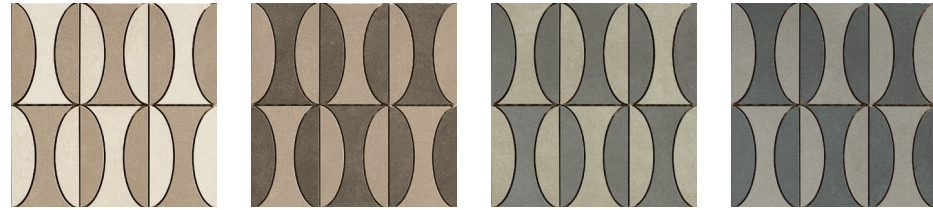

DECO B

Taupe / Ivory   Moka / Taupe   Sage / Plomb   Plomb / Steel