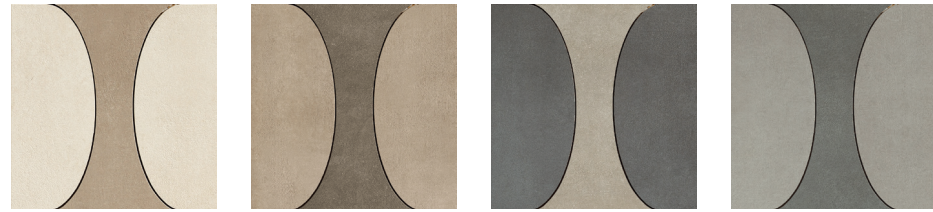

DECO A

Taupe / Ivory   Moka / Taupe   Sage / Plomb   Plomb / Steel