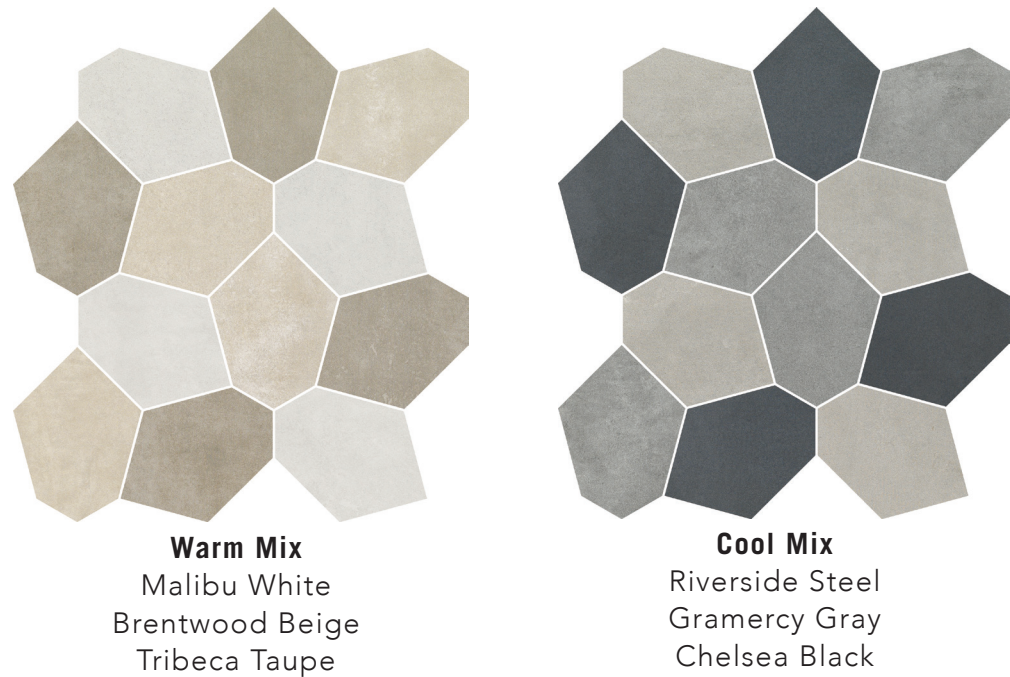

POLYGON MOSAIC